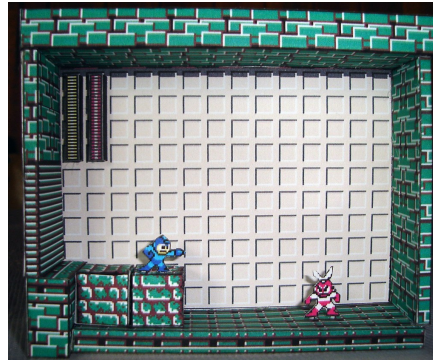

MEGA MAN VS CUTMAN PAPERCRAFT DIORAMA

FIND MORE IN <http://RYO007.DEVIANTART.COM>

MADE IN CHILE

Floor

Created by Ryo007
<http://Ryo007.deviantart.com>

BG

Ceiling

Bg Back